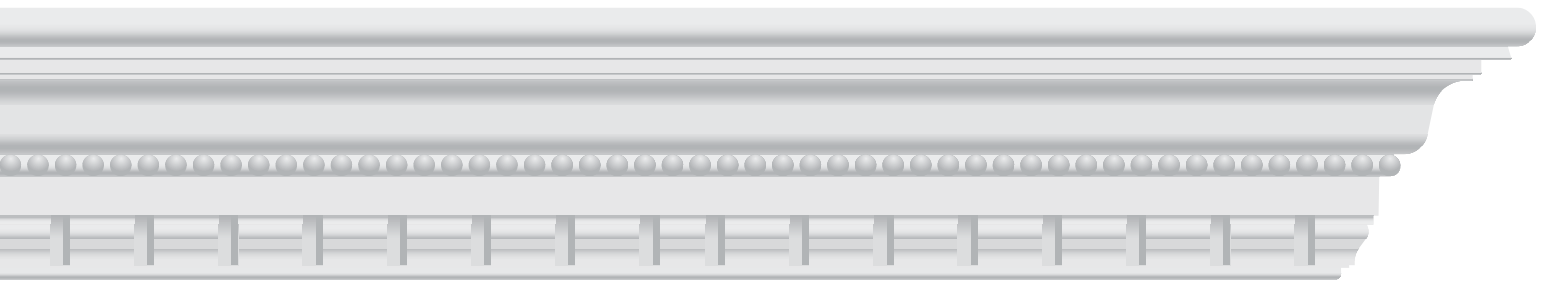

*The Finishing Touch*<sup>®</sup>

# MANTEL CAPS

STANDARD SIZES AND CUSTOM ORDER FORM

**THE BOSTON** • poplar

**THE MANHATTAN** • poplar

**THE MONTREAL** • poplar • red oak

**THE SAN FRANCISCO** • poplar

**THE VANCOUVER** • poplar • red oak