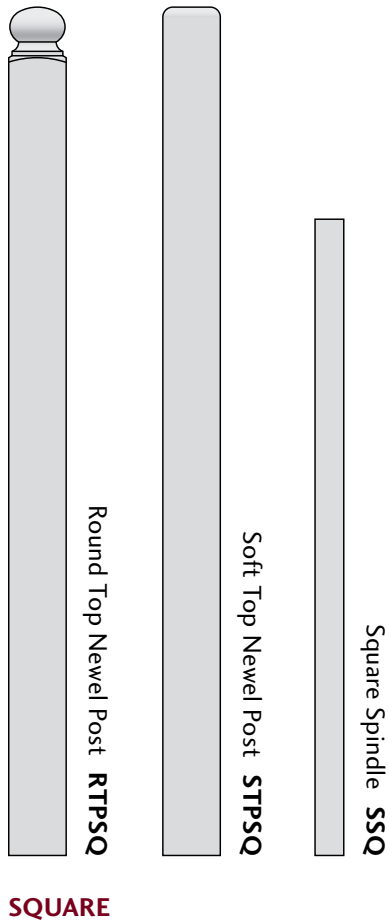

**NEWEL POSTS** are 3-1/4" in width. 48" high is a regular stocking item 60" and 72" heights are custom order.

**SPINDLES** are 1-9/16" wide, and are available in 36" and 42" heights.

# POSTS & SPINDLES – Hemlock

**CORNER FLUTED**

**DOUBLE FLUTED**

CORNER OR DOUBLE FLUTED		
SIZE	TYPE	STYLE
48	Newel Post	Round Top
60	Newel Post	Round Top
72	Newel Post	Round Top
48	Newel Post	Soft Top
60	Newel Post	Soft Top
72	Newel Post	Soft Top
36	Spindle	
42	Spindle	

# POSTS & SPINDLES – Hemlock

SQUARE		
SIZE	TYPE	STYLE
48	Newel Post	Round Top
60	Newel Post	Round Top
72	Newel Post	Round Top
48	Newel Post	Soft Top
60	Newel Post	Soft Top
72	Newel Post	Soft Top
36	Spindle	
42	Spindle	