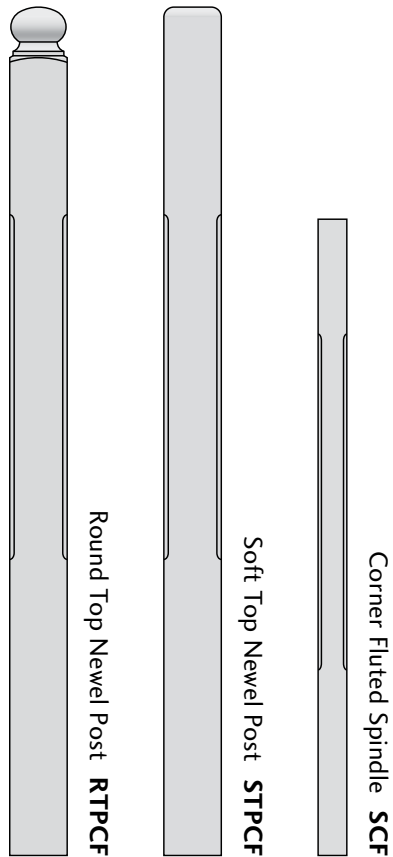

# POSTS & SPINDLES – Hemlock

Round Top Newel Post **RTPCL**

**CLASSIC**

Underscroll Newel Post **USPCL**

Classic Spindle **SCL**

Round Top Newel Post **RTPHE**

**HERITAGE**

Underscroll Newel Post **USPHE**

## CLASSIC OR HERITAGE

SIZE	TYPE	STYLE
48	Newel Post	Round Top
60	Newel Post	Round Top
72	Newel Post	Round Top
48	Newel Post	Underscroll
60	Newel Post	Underscroll
72	Newel Post	Underscroll
36	Spindle	
42	Spindle	

**NEWEL POSTS** are 3-1/4" in width. 48" high is a regular stocking item 60" and 72" heights are custom order.

**SPINDLES** are 1-9/16" wide, and are available in 36" and 42" heights.

# POSTS & SPINDLES – Hemlock

**CORNER FLUTED**

**DOUBLE FLUTED**

CORNER OR DOUBLE FLUTED		
SIZE	TYPE	STYLE
48	Newel Post	Round Top
60	Newel Post	Round Top
72	Newel Post	Round Top
48	Newel Post	Soft Top
60	Newel Post	Soft Top
72	Newel Post	Soft Top
36	Spindle	
42	Spindle	