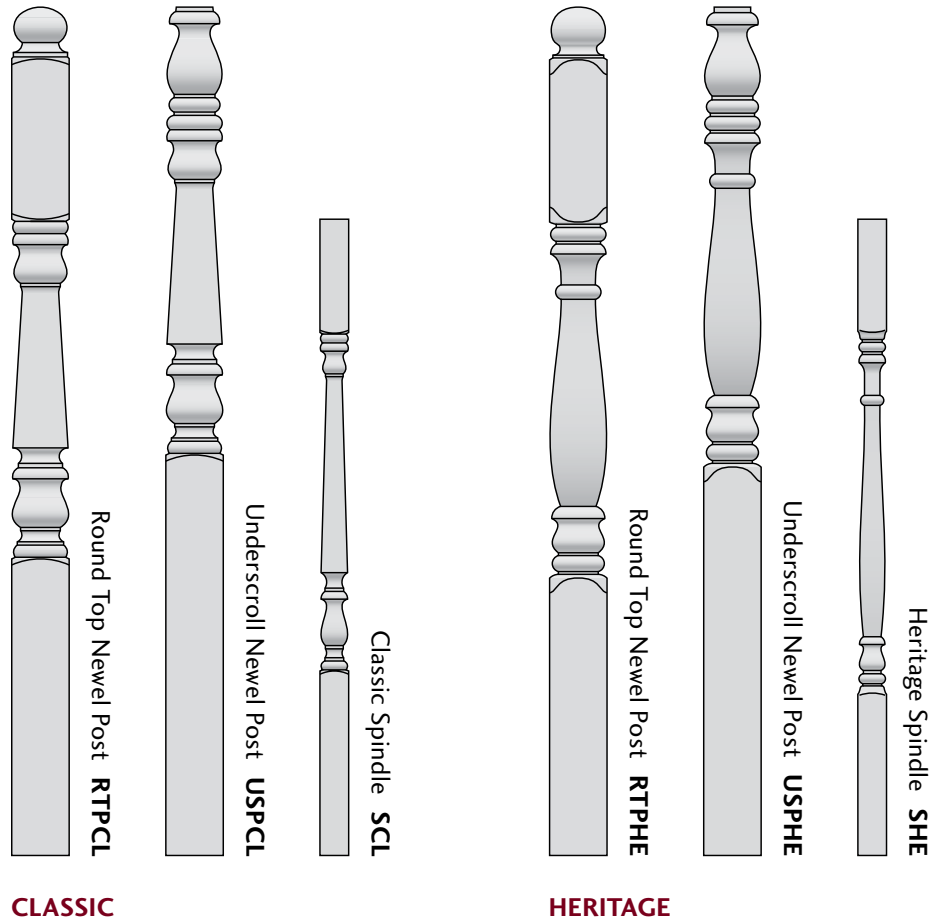

POSTS & SPINDLES – Oak

CLASSIC OR HERITAGE		
SIZE	TYPE	STYLE
48	Newel Post	Round Top
60	Newel Post	Round Top
72	Newel Post	Round Top
48	Newel Post	Underscroll
60	Newel Post	Underscroll
72	Newel Post	Underscroll
36	Spindle	
42	Spindle	

NEWEL POSTS are 3-1/4" in width. 48" high is a regular stocking item 60" and 72" heights are custom order.

SPINDLES are 1-9/16" wide, and are available in 36" and 42" heights.