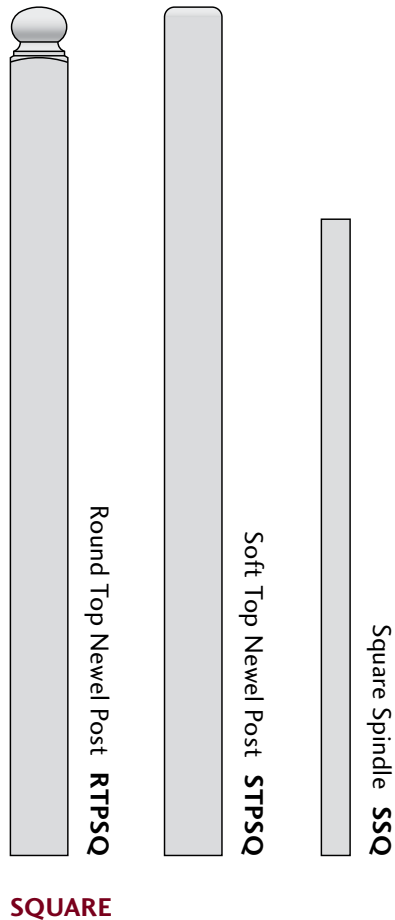

POSTS & SPINDLES – Oak

SQUARE		
SIZE	TYPE	STYLE
48	Newel Post	Round Top
60	Newel Post	Round Top
72	Newel Post	Round Top
48	Newel Post	Soft Top
60	Newel Post	Soft Top
72	Newel Post	Soft Top
36	Spindle	
42	Spindle	

NEWEL POSTS are 3-1/4" in width. 48" high is a regular stocking item 60" and 72" heights are custom order.

SPINDLES are 1-9/16" wide, and are available in 36" and 42" heights.