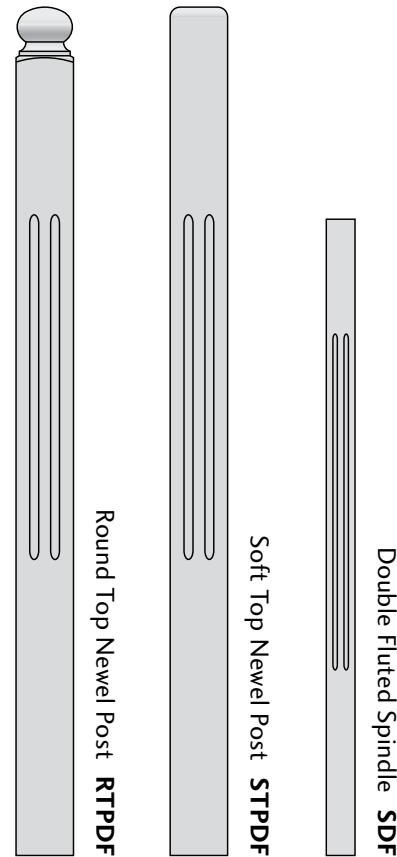

## CLASSIC OR HERITAGE

SIZE	TYPE	STYLE
48	Newel Post	Round Top
60	Newel Post	Round Top
72	Newel Post	Round Top
48	Newel Post	Underscroll
60	Newel Post	Underscroll
72	Newel Post	Underscroll
36	Spindle	
42	Spindle	

**NEWEL POSTS** are 3-1/4" in width. 48" high is a regular stocking item 60" and 72" heights are custom order.

**SPINDLES** are 1-9/16" wide, and are available in 36" and 42" heights.

# POSTS & SPINDLES – Hemlock

**CORNER FLUTED**

**DOUBLE FLUTED**

CORNER OR DOUBLE FLUTED		
SIZE	TYPE	STYLE
48	Newel Post	Round Top
60	Newel Post	Round Top
72	Newel Post	Round Top
48	Newel Post	Soft Top
60	Newel Post	Soft Top
72	Newel Post	Soft Top
36	Spindle	
42	Spindle	

# POSTS & SPINDLES – Hemlock

SQUARE		
SIZE	TYPE	STYLE
48	Newel Post	Round Top
60	Newel Post	Round Top
72	Newel Post	Round Top
48	Newel Post	Soft Top
60	Newel Post	Soft Top
72	Newel Post	Soft Top
36	Spindle	
42	Spindle	