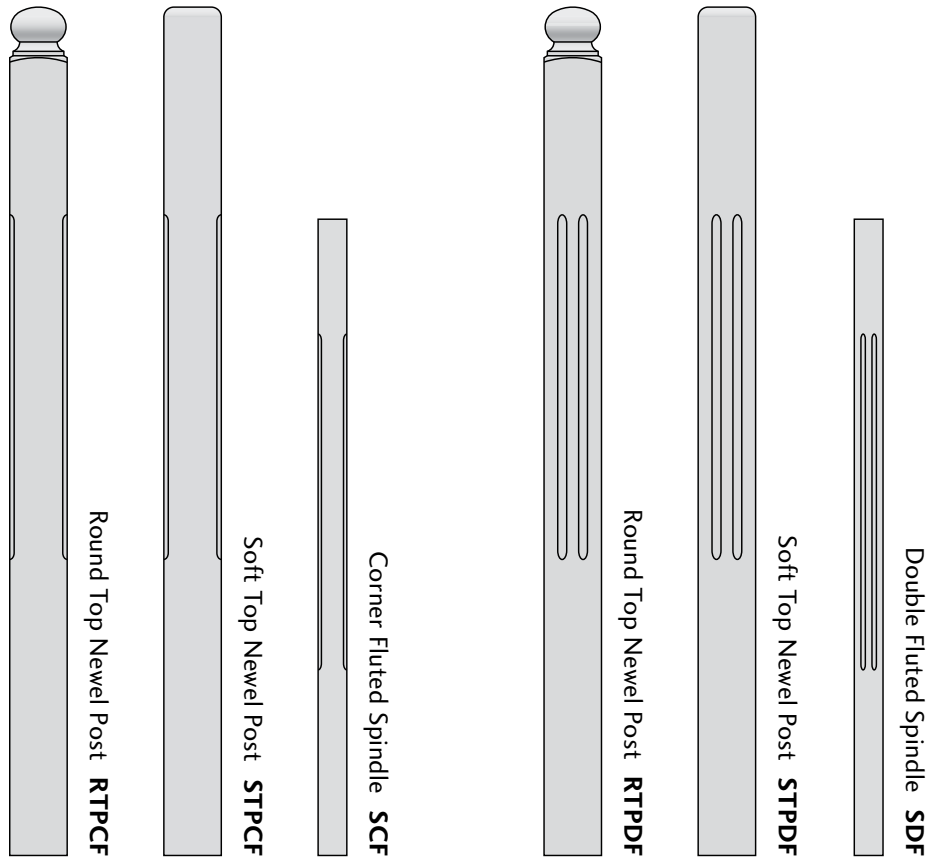

**NEWEL POSTS** are 3-1/4" in width. 48" high is a regular stocking item 60" and 72" heights are custom order.

**SPINDLES** are 1-9/16" wide, and are available in 36" and 42" heights.

# POSTS & SPINDLES – Oak

CLASSIC OR HERITAGE		
SIZE	TYPE	STYLE
48	Newel Post	Round Top
60	Newel Post	Round Top
72	Newel Post	Round Top
48	Newel Post	Underscroll
60	Newel Post	Underscroll
72	Newel Post	Underscroll
36	Spindle	
42	Spindle	

# POSTS & SPINDLES – Oak

**CORNER FLUTED**

**DOUBLE FLUTED**

CORNER OR DOUBLE FLUTED		
SIZE	TYPE	STYLE
48	Newel Post	Round Top
60	Newel Post	Round Top
72	Newel Post	Round Top
48	Newel Post	Soft Top
60	Newel Post	Soft Top
72	Newel Post	Soft Top
36	Spindle	
42	Spindle	